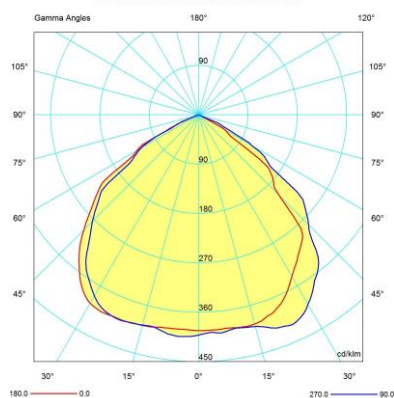

Light-technical information

- Efficiency: 73 lm/W
- Max. Intensity: 418.60 cd/klm
- Rated luminous flux: 800 lm
- Correlated Color Temperature: 2700 K
- Color Rendering Index: Ra≥80
- Asymmetrical luminous distribution: 103.8°.
- LED Type: SMD
- Idt. files are available.

ISOLUX DIAGRAM

The Average Illuminance Effective Figure

Height	Eavg, Emax	Diameter
1.219m	86.61, 209.01lx	298.03cm
2m	32.19, 77.68lx	488.89cm
3m	14.30, 34.52lx	733.33cm
4m	8.046, 19.42lx	977.78cm
5m	5.150, 12.43lx	1222.22cm
6m	3.576, 8.63lx	1466.67cm
7m	2.627, 6.34lx	1711.11cm
8m	2.012, 4.85lx	1955.56cm
9m	1.589, 3.83lx	2200.00cm
10m	1.287, 3.10lx	2444.44cm

ISOCANDELA DIAGRAM

- 5% 16.13
- 10% 32.26
- 15% 48.39
- 20% 64.53
- 25% 80.66
- 30% 96.79
- 35% 112.9
- 40% 129.1
- 45% 145.2
- 50% 161.3
- 55% 177.4
- 60% 193.6
- 65% 209.7
- 70% 225.8
- 75% 242.0
- 80% 258.1
- 85% 274.2
- 90% 290.4
- 95% 306.5