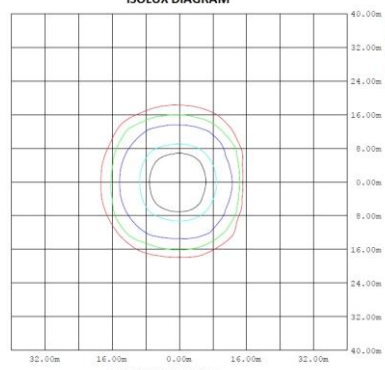

Light-technical information

- Efficiency: 73 lm/W
- Max. Intensity: 418.60 cd/klm
- Rated luminous flux: 800 lm
- Correlated Color Temperature: 2700 K
- Color Rendering Index: Ra≥80
- Asymmetrical luminous distribution: 103.8°.
- LED Type: SMD
- Idt. files are available.

ISOLUX DIAGRAM

The Average Illuminance Effective Figure

Height	Eavg, Emax	Diameter
1.219m	86.61, 209.01lx	298.03cm
2m	32.19, 77.68lx	488.89cm
3m	14.30, 34.52lx	733.33cm
4m	8.046, 19.42lx	977.78cm
5m	5.150, 12.43lx	1222.22cm
6m	3.576, 8.63lx	1466.67cm
7m	2.627, 6.34lx	1711.11cm
8m	2.012, 4.85lx	1955.56cm
9m	1.589, 3.83lx	2200.00cm
10m	1.287, 3.10lx	2444.44cm

ISOCANDELA DIAGRAM

- 5% 16.13
- 10% 32.26
- 15% 48.39
- 20% 64.53
- 25% 80.66
- 30% 96.79
- 35% 112.9
- 40% 129.1
- 45% 145.2
- 50% 161.3
- 55% 177.4
- 60% 193.6
- 65% 209.7
- 70% 225.8
- 75% 242.0
- 80% 258.1
- 85% 274.2
- 90% 290.4
- 95% 306.5