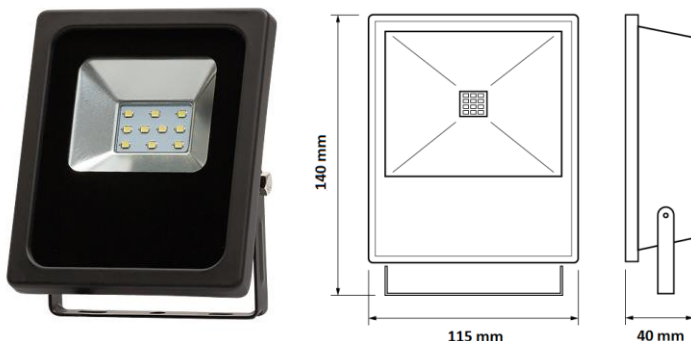

LED slim floodlight IP65 10 W 2700 K

art. № SPN2201027

Description

LED floodlight series SPN are used for general lighting, replacing the traditional floodlights with halogen lighting source. The LED technology provides significant economy of electricity and maintenance. The floodlight bracket allows installation under a chosen angle, on a wall or another surface.

Light-technical information

- Efficiency: 73 lm/W
- Max. Intensity: 418.60 cd/klm
- Rated luminous flux: 800 lm
- Correlated Color Temperature: 2700 K
- Color Rendering Index: Ra≥80
- Asymmetrical luminous distribution: 103.8°.
- LED Type: SMD
- Idt. files are available.

Construction

- Body: Aluminium alloy.
- Diffuser: Tempered glass.
- Mounting bracket: With its help, the lighting fixture can be mounted on even surfaces under a certain angle.

Certificates:

Luminaire light distribution of polar coordinates in the conditional flux 1000lm

ISOLUX DIAGRAM

The Average Illuminance Effective Figure

Height	Eavg, Emax	Diameter
1.219m	86.61, 209.01lx	298.03cm
2m	32.19, 77.68lx	488.89cm
3m	14.30, 34.52lx	733.33cm
4m	8.046, 19.42lx	977.78cm
5m	5.150, 12.43lx	1222.22cm
6m	3.576, 8.63lx	1466.67cm
7m	2.627, 6.34lx	1711.11cm
8m	2.012, 4.85lx	1955.56cm
9m	1.589, 3.83lx	2200.00cm
10m	1.287, 3.10lx	2444.44cm