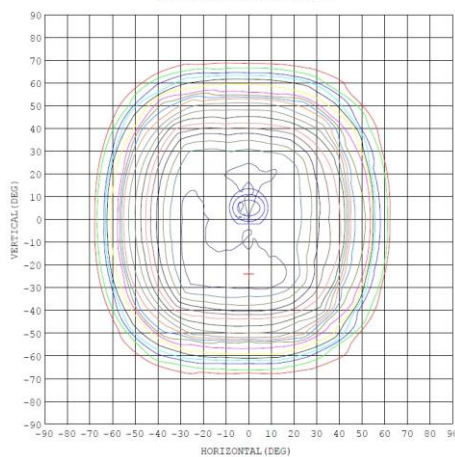

Light-technical information

- Efficiency: 73 lm/W
- Max. Intensity: 418.60 cd/klm
- Rated luminous flux: 800 lm
- Correlated Color Temperature: 2700 K
- Color Rendering Index: Ra≥80
- Asymmetrical luminous distribution: 103.8°.
- LED Type: SMD
- Idt. files are available.

ISOLUX DIAGRAM

The Average Illuminance Effective Figure

Height	Eavg, Emax	Diameter
1.219m	86.61, 209.01lx	298.03cm
2m	32.19, 77.68lx	488.89cm
3m	14.30, 34.52lx	733.33cm
4m	8.046, 19.42lx	977.78cm
5m	5.150, 12.43lx	1222.22cm
6m	3.576, 8.63lx	1466.67cm
7m	2.627, 6.34lx	1711.11cm
8m	2.012, 4.85lx	1955.56cm
9m	1.589, 3.83lx	2200.00cm
10m	1.287, 3.10lx	2444.44cm

ISOCANDELA DIAGRAM

- 5% 16.13
- 10% 32.26
- 15% 48.39
- 20% 64.53
- 25% 80.66
- 30% 96.79
- 35% 112.9
- 40% 129.1
- 45% 145.2
- 50% 161.3
- 55% 177.4
- 60% 193.6
- 65% 209.7
- 70% 225.8
- 75% 242.0
- 80% 258.1
- 85% 274.2
- 90% 290.4
- 95% 306.5